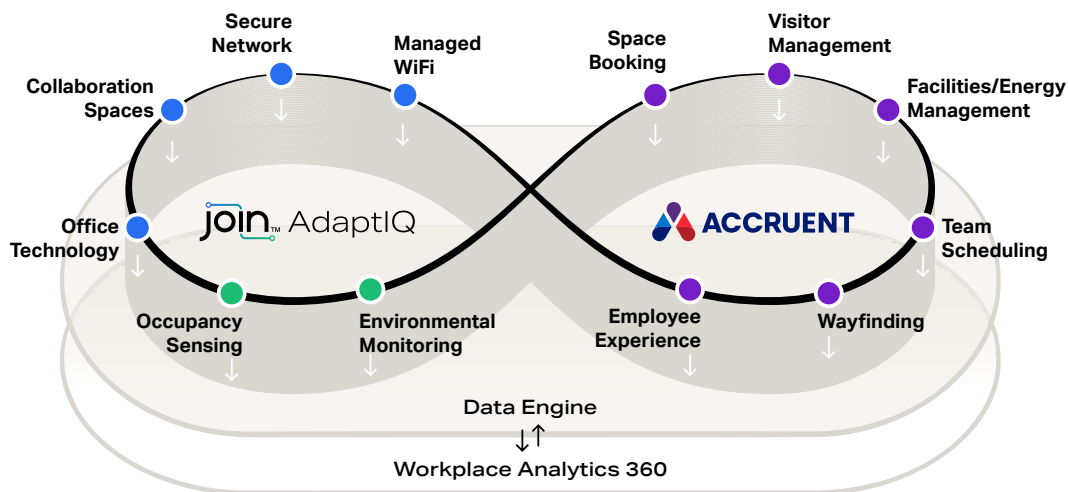

Join and Accruent are joining forces to deliver the most comprehensive Workplace Experience solution to market.

Accruent will gain AdaptIQ functionality, including data, data model, data lake, and mapping information. Join will get access to Accruent's reporting, analytics, and scheduling functionality as part of AdaptIQ.

A new holistic workplace experience

ABOUT ACCRUENT

Accruent is building a more connected future where people, systems, and data work synergistically to drive informed decision-making, operational excellence, and business growth. Accruent is the world's leading provider of workplace and asset management software for unifying the built environment. Accruent EMS is Workplace Management software made easy. Desk, room and event scheduling software for modern workplaces.

ABOUT JOIN ADAPTIQ

Join AdaptIQ is the only digital workplace platform you need to create amazing workplaces that empower employees to do their best work. Combining a digital backbone, workplace sensors, and unified data insights, we deliver a seamless data-driven digital workplace experience to boost wellness, collaboration, productivity, efficiency, and sustainability.